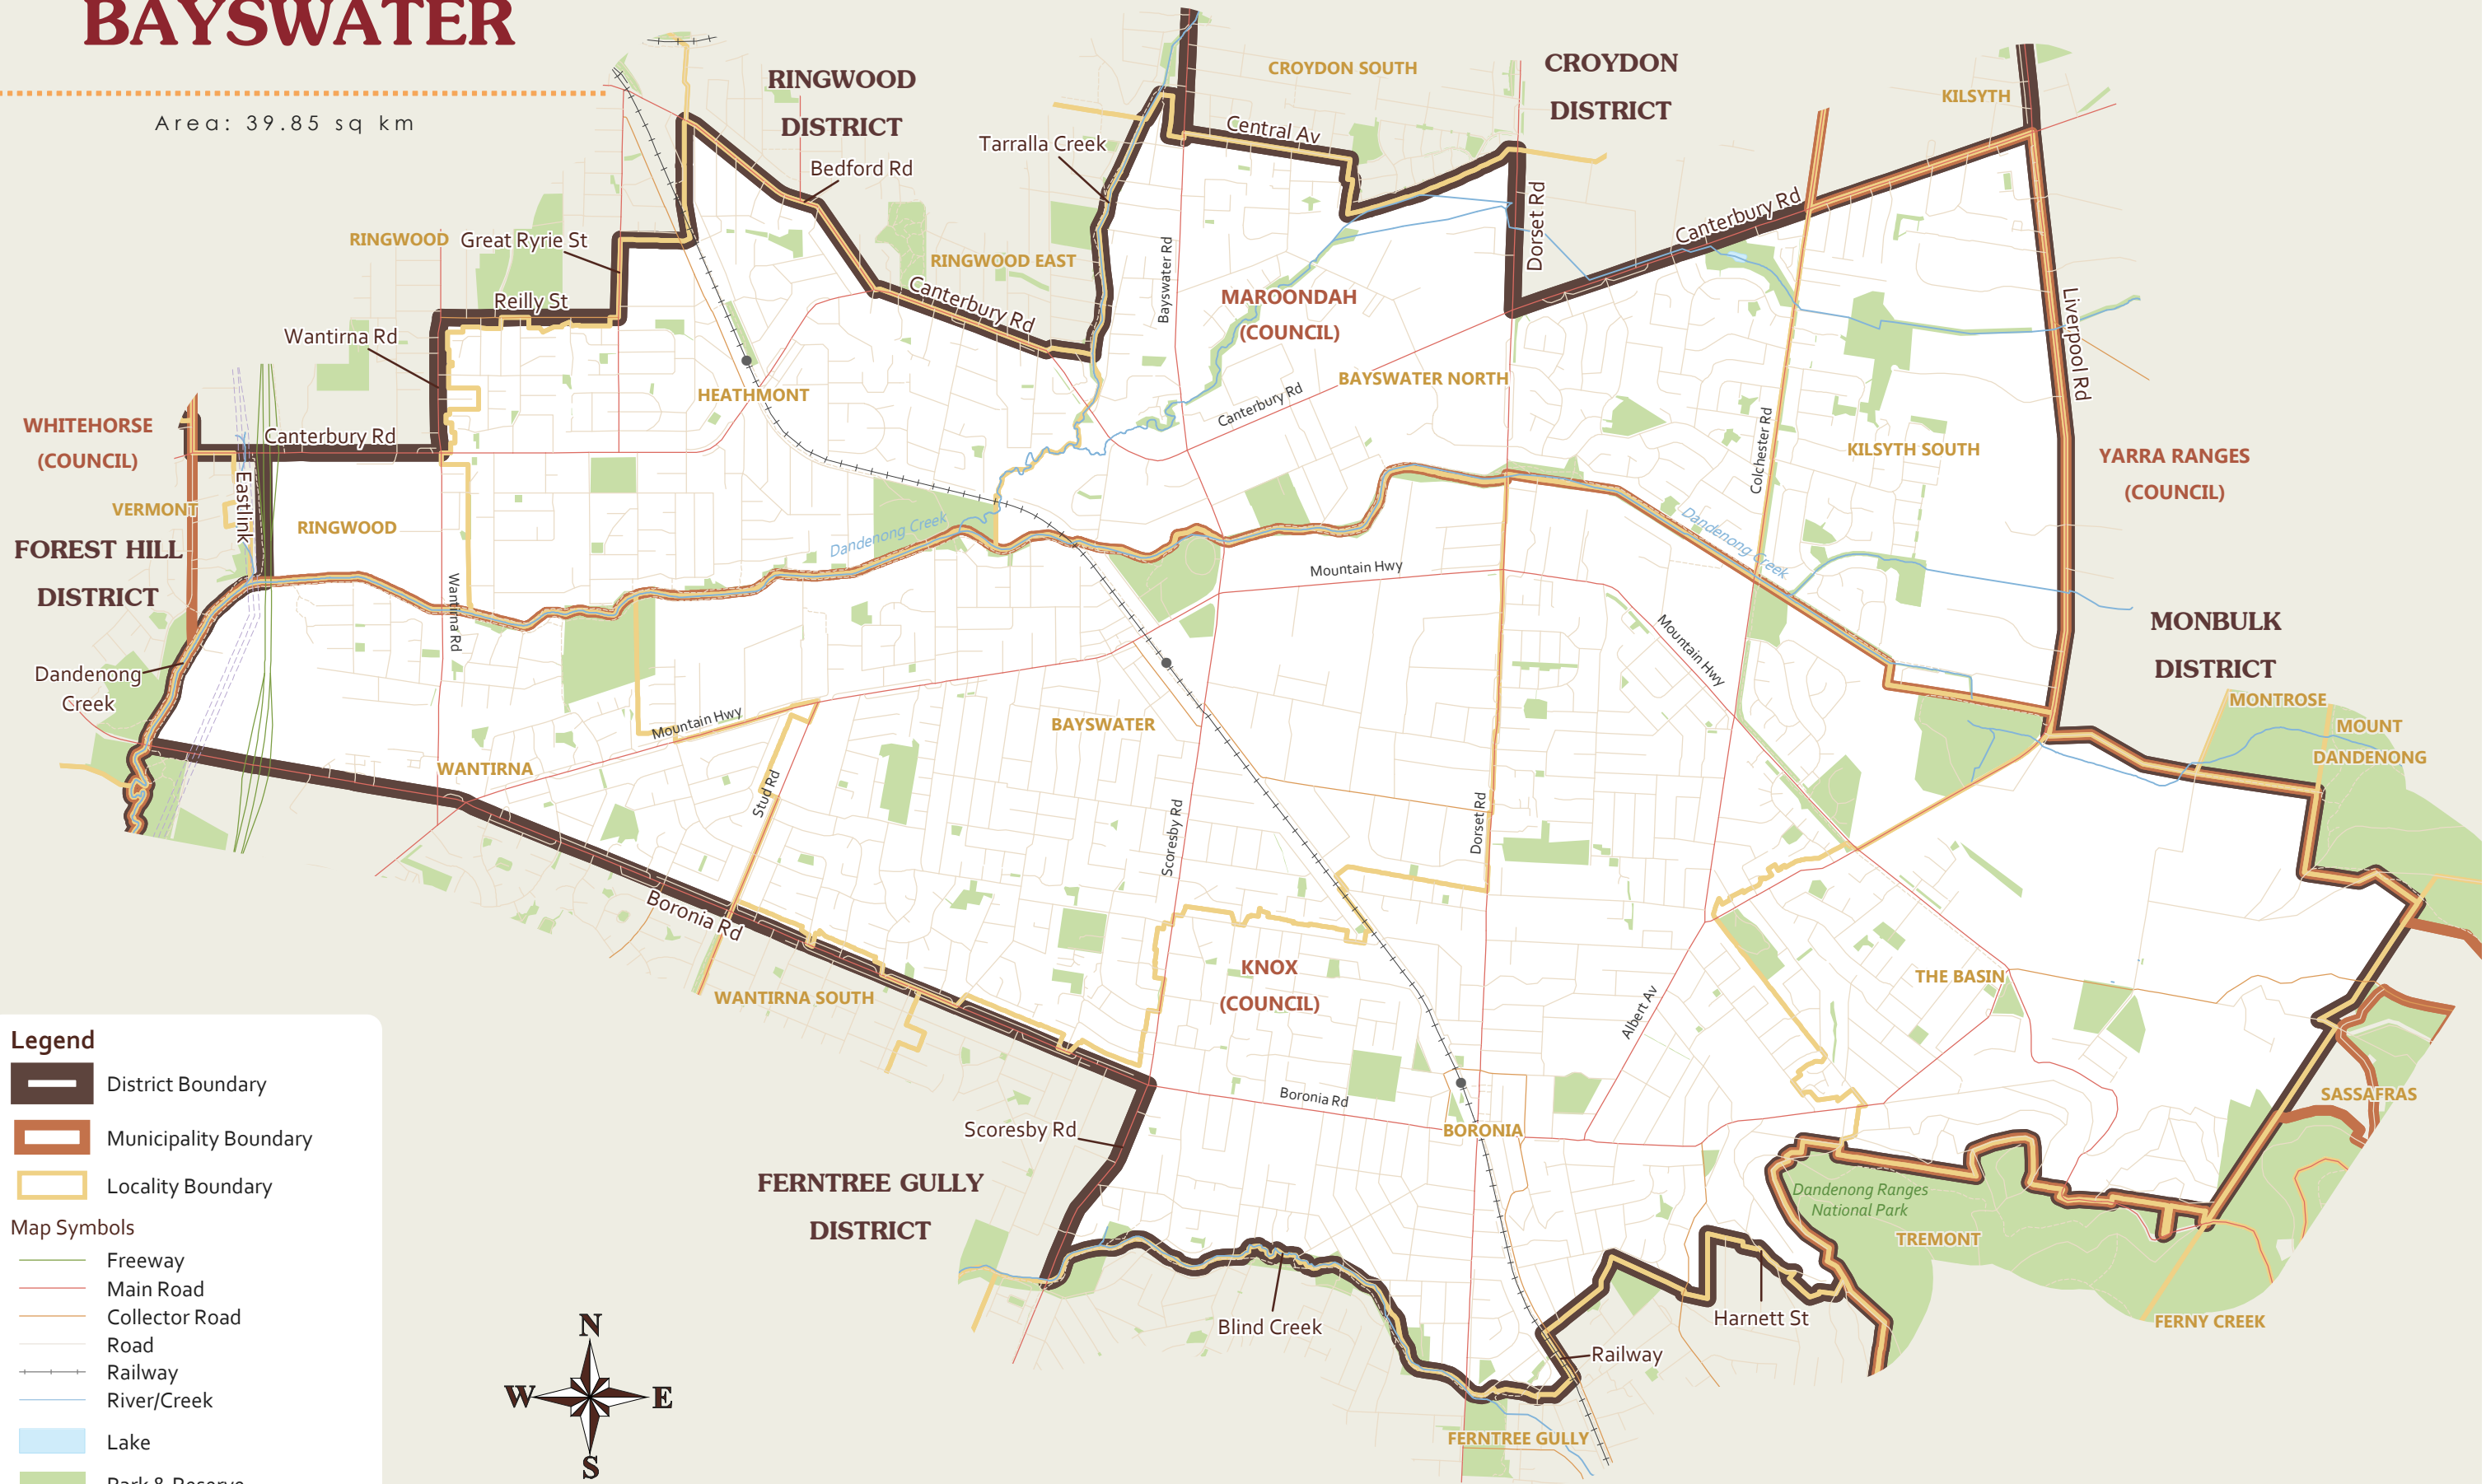

BAYSWATER

Area: 39.85 sq km

Legend

- District Boundary
- Municipality Boundary
- Locality Boundary

Map Symbols

- Freeway
- Main Road
- Collector Road
- Road
- Railway
- River/Creek
- Lake
- Park & Reserve

Data sets for alignment
Locality as at March, 2013
Property grid as at April, 2013